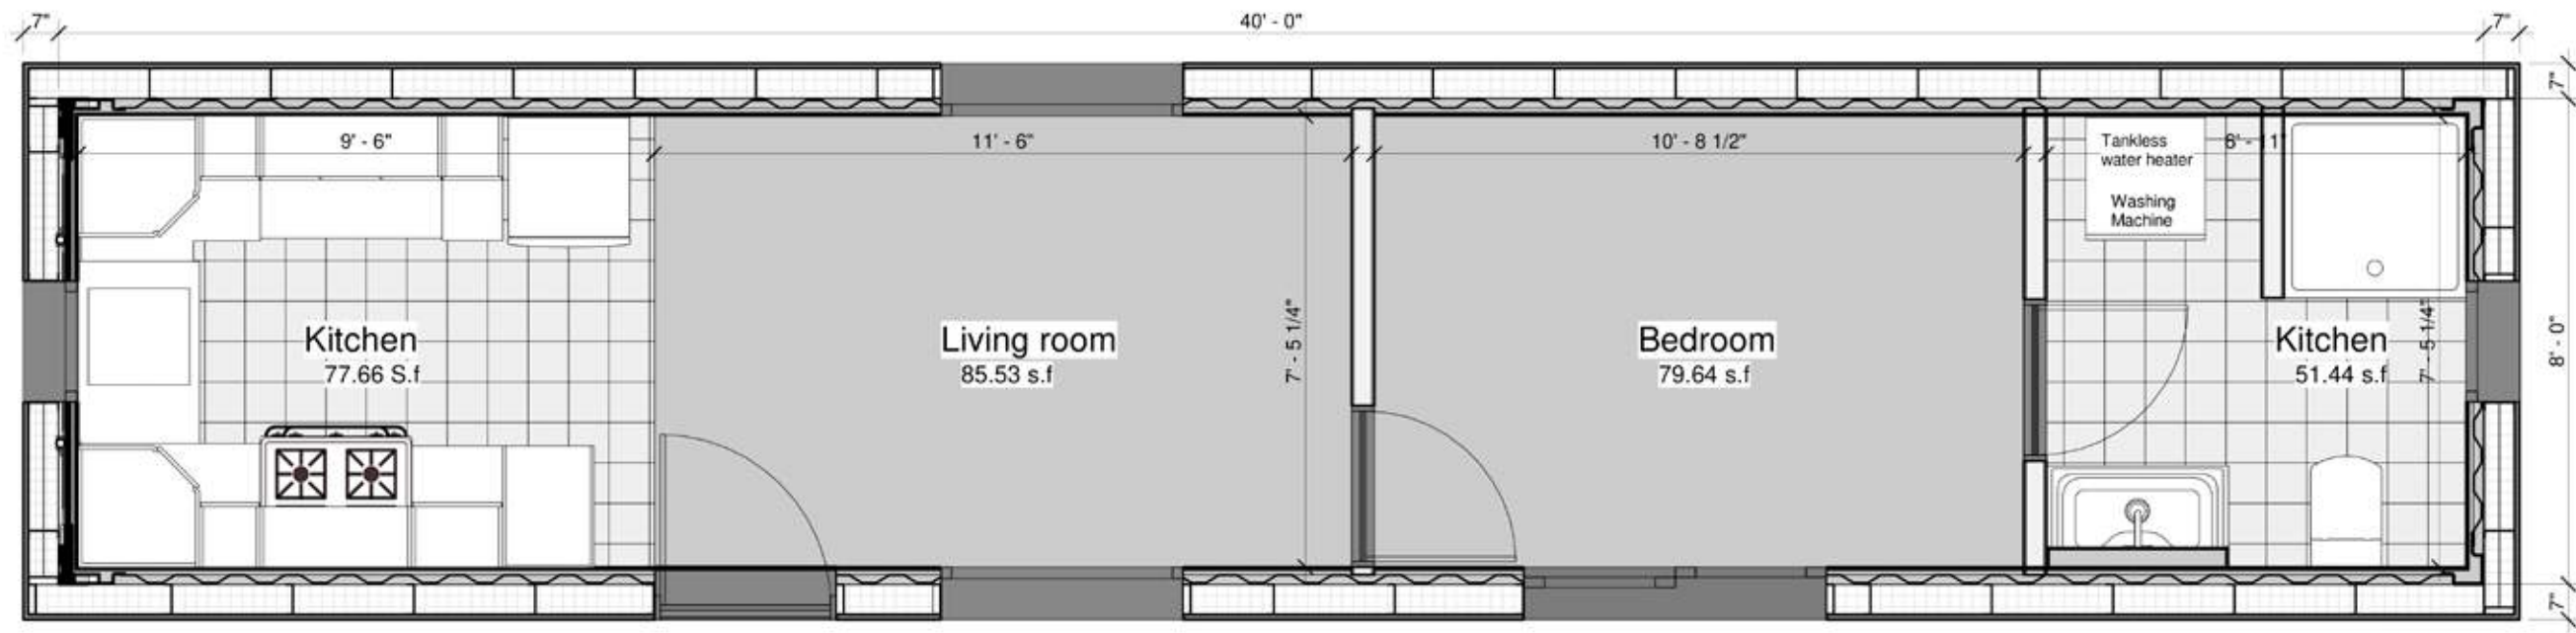

HAVEN C \$78 - \$156 per square foot
377.36 s.f; one bedroom, one bath

TerraOne Corporation
A 501(c)(3) non-profit
organization
TerraOne.org

TerraOne Corporation
A 501(c)(3) non-profit
organization
TerraOne.org

Area 377.36 s.f

TerraOne Corporation
A 501(c)(3) non-profit
organization
TerraOne.org

Kitchen side view

Bathroom side view

Features include:

- Full kitchen and bathroom, washer and dryer, zoned HVAC
- Meets international (IBC) construction standards, utilizing recycled steel and EPS foam
- Engineered to withstand hurricane force winds and CA seismic zone 4
- Utilizes fire rated interior abuse resistant finishes
- Non-combustible waterproof exterior finishes
- No rot, No mold or mildew, insect and fire resistant
- Low Carbon footprint
- Ideally suited for Low cost and affordable housing
- Containerized and shipped globally to remote locations
- Emergency and Disaster relief, temporary, workforce, permanent housing, and shelters