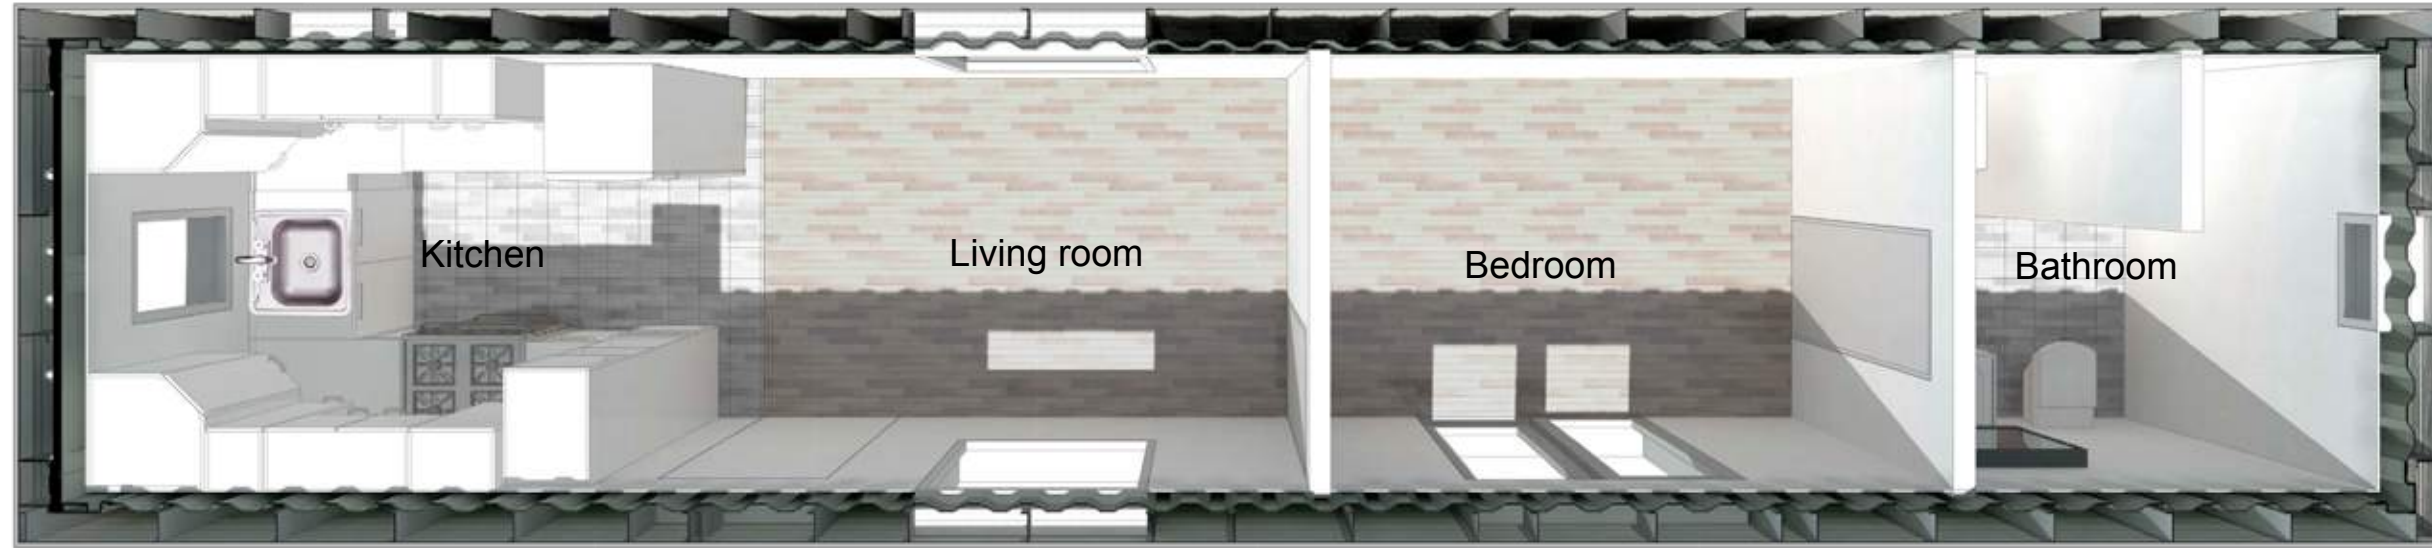

HAVEN C \$78 - \$156 per square foot
377.36 s.f; one bedroom, one bath

TerraOne Corporation
A 501(c)(3) non-profit
organization
TerraOne.org

TerraOne Corporation
A 501(c)(3) non-profit
organization
TerraOne.org

Area 377.36 s.f

TerraOne Corporation
A 501(c)(3) non-profit
organization
TerraOne.org

Kitchen side view

Bathroom side view

Features include:

- Full kitchen and bathroom, washer and dryer, zoned HVAC
- Meets international (IBC) construction standards, utilizing recycled steel and EPS foam
- Engineered to withstand hurricane force winds and CA seismic zone 4
- Utilizes fire rated interior abuse resistant finishes
- Non-combustible waterproof exterior finishes
- No rot, No mold or mildew, insect and fire resistant
- Low Carbon footprint
- Ideally suited for Low cost and affordable housing
- Containerized and shipped globally to remote locations
- Emergency and Disaster relief, temporary, workforce, permanent housing, and shelters