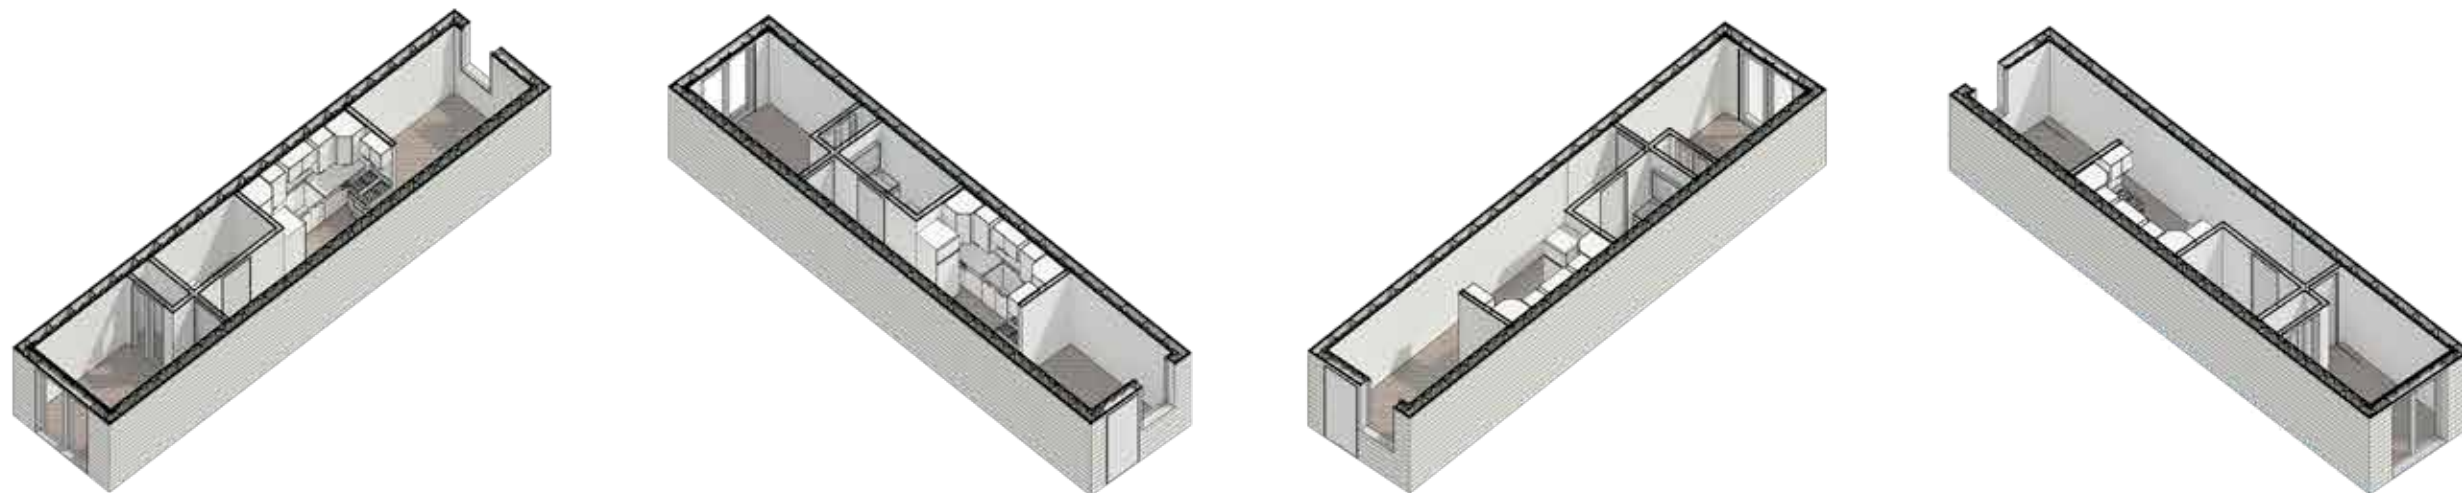

HAVEN C \$78 - \$156 per square foot
377.36 s.f; one bedroom, one bath

TerraOne Corporation
A 501(c)(3) non-profit
organization
TerraOne.org

TerraOne Corporation
A 501(c)(3) non-profit
organization
TerraOne.org

Area 377.36 s.f

TerraOne Corporation
A 501(c)(3) non-profit
organization
TerraOne.org

Kitchen side view

Bathroom side view

Features include:

- Full kitchen and bathroom, washer and dryer, zoned HVAC
- Meets international (IBC) construction standards, utilizing recycled steel and EPS foam
- Engineered to withstand hurricane force winds and CA seismic zone 4
- Utilizes fire rated interior abuse resistant finishes
- Non-combustible waterproof exterior finishes
- No rot, No mold or mildew, insect and fire resistant
- Low Carbon footprint
- Ideally suited for Low cost and affordable housing
- Containerized and shipped globally to remote locations
- Emergency and Disaster relief, temporary, workforce, permanent housing, and shelters

Beginning with shipping containers, we start by cutting and strengthening the openings for doors and windows. Then install doors, windows and add electrical, plumbing, interior insulation, fixtures and cabinetry while at the fabrication facility. Thereby, reducing fabrication costs. Meanwhile, foundations are poured/placed. The containers are then trucked to location, and utilizing a crane, assembled in a single day. Once assembled, outer insulation and water proofing is added and painted. The units are now ready to be occupied. The entire process takes less than 90 days from permitting.