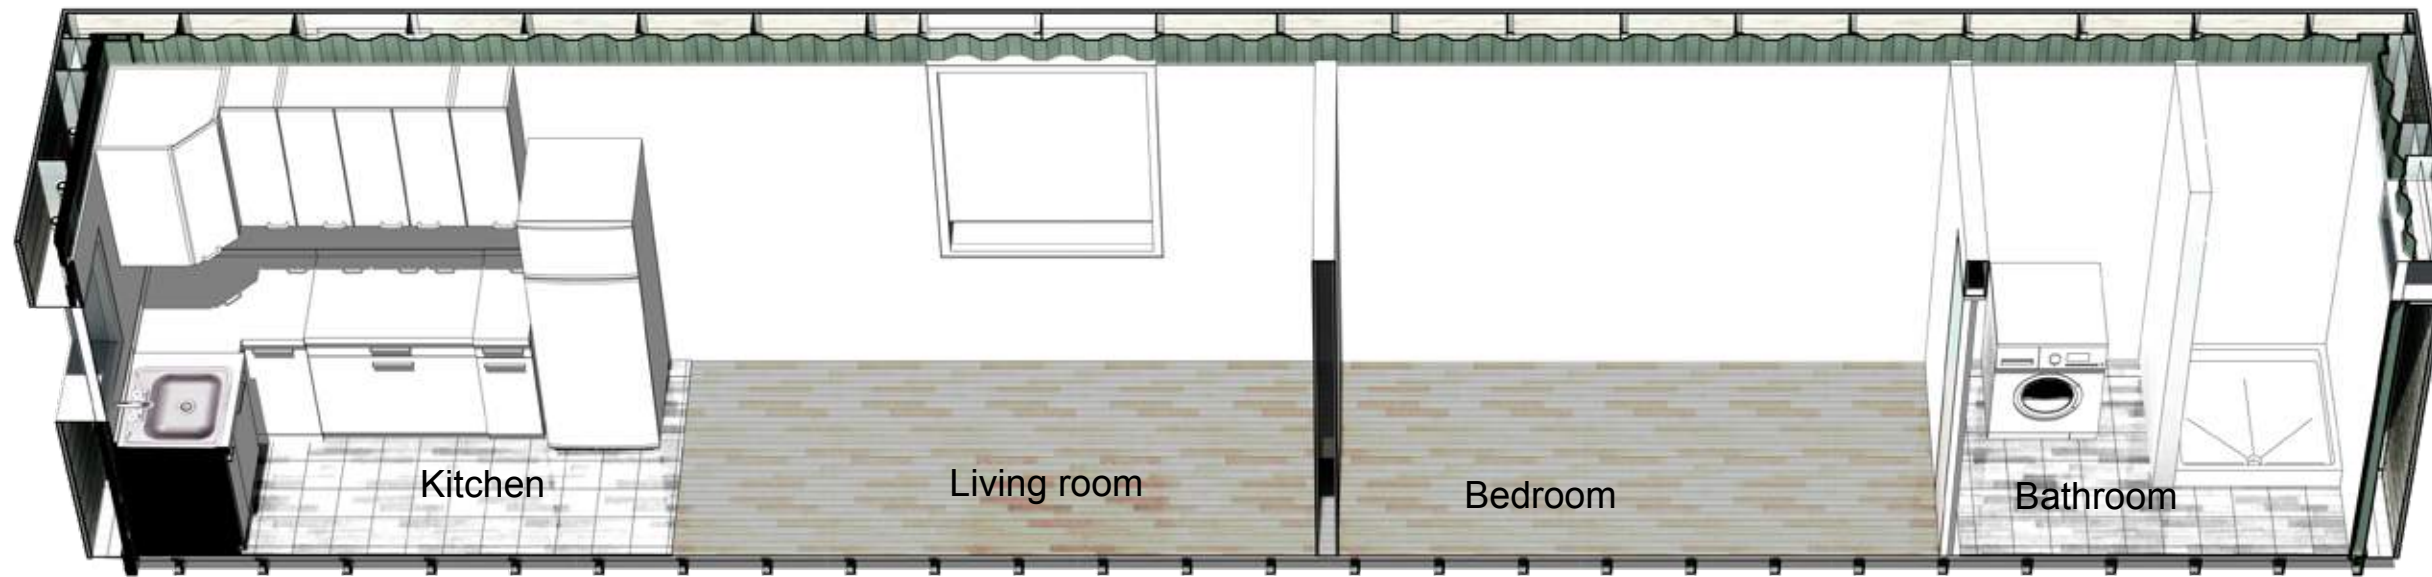

HAVEN C \$78 - \$156 per square foot
377.36 s.f; one bedroom, one bath

TerraOne Corporation
A 501(c)(3) non-profit
organization
TerraOne.org

TerraOne Corporation
A 501(c)(3) non-profit
organization
TerraOne.org

Area 377.36 s.f

TerraOne Corporation
A 501(c)(3) non-profit
organization
TerraOne.org

Kitchen side view

Bathroom side view

Features include:

- Full kitchen and bathroom, washer and dryer, zoned HVAC
- Meets international (IBC) construction standards, utilizing recycled steel and EPS foam
- Engineered to withstand hurricane force winds and CA seismic zone 4
- Utilizes fire rated interior abuse resistant finishes
- Non-combustible waterproof exterior finishes
- No rot, No mold or mildew, insect and fire resistant
- Low Carbon footprint
- Ideally suited for Low cost and affordable housing
- Containerized and shipped globally to remote locations
- Emergency and Disaster relief, temporary, workforce, permanent housing, and shelters